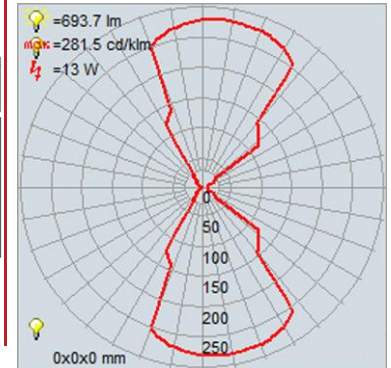

IES FILE

In addition to Access Lighting's purchase and warranty terms and conditions, by signing below or placing an order, you agree that you are authorized to bind the entity placing any order and acknowledge the following: All of sizes and measurements are approximate and all images are for illustrative purposes only. In the event of an inconsistency, the "Product Measurements" section controls. There also may be slight differences in the colors and designs compared to the displayed and printed images.

Signature: _____

Print Name _____ Date: _____

Toll Free 800-828-5483 www.AccessLighting.com

14410 Myford Road, Irvine, CA 92606

The information is subject to change without notice. 12/22/2022 20019LEDDMG-SAT.pdf