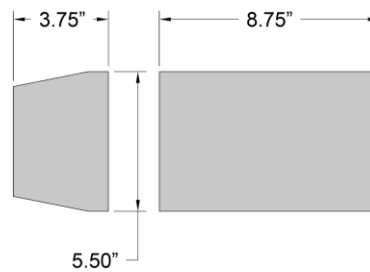

### PRODUCT MEASUREMENTS

FIXTURE	BACKPLATE / CANOPY
Length:	Length
Width: 8.75"	Width:
Diameter	Diameter:
Height: 5.5"	Height:
Extension: 3.75"	
Overall Height:	

#### LINE DRAWING